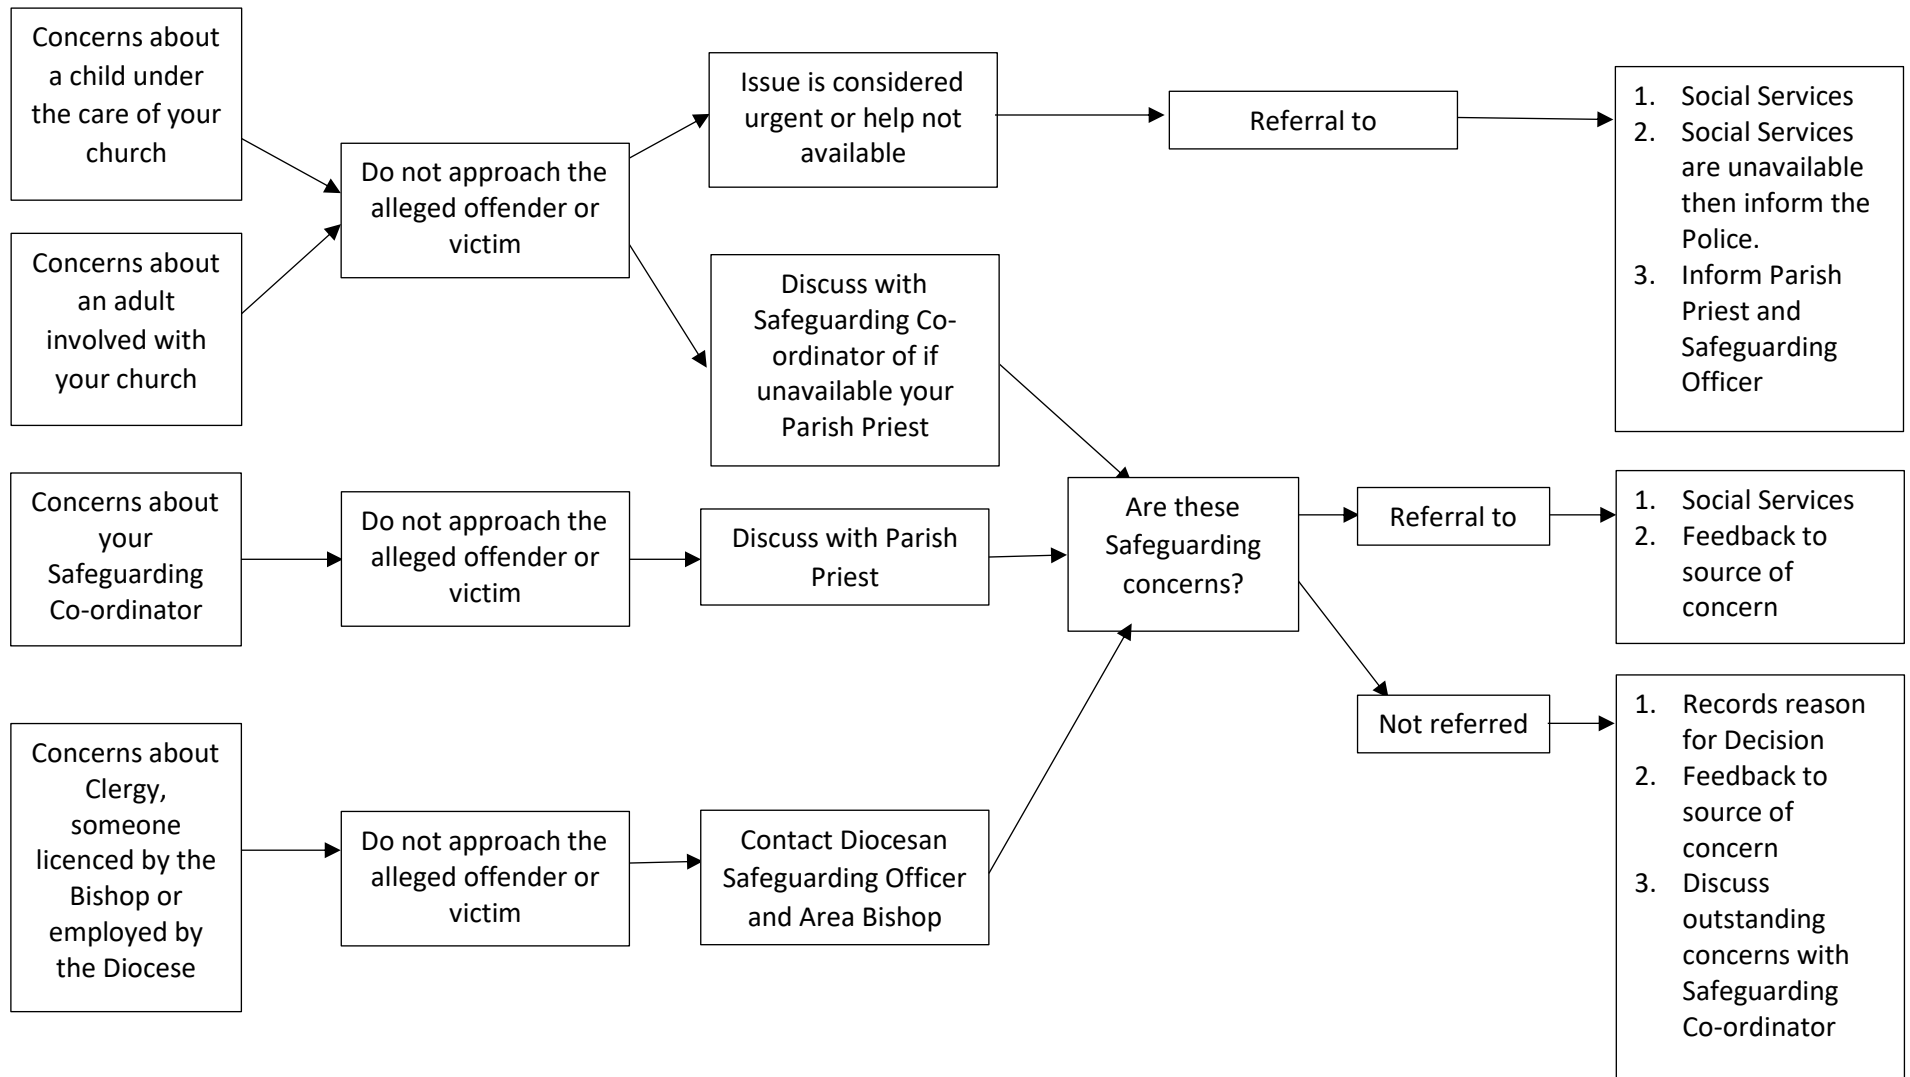

IN THE EVENT OF A SAFEGUARDING ISSUE IN YOUR CHURCH

Safeguarding Co-ordinator: Ms A Lusby. Parish Priest: The Rector. The Revd Nick Heron 01939 232550

Diocesan Safeguarding Officer for children: Kim Hodgkins 01543 306030. Diocesan Safeguarding Officer for Adults: Sally Smith 01782 266066. Nearest Social Service Office: Shrewsbury: 01743 225702. Nearest Police Station: Wem

Areas Bishop (Designate): The Rt Revd S Bullock 01743 235867 (PA Office)